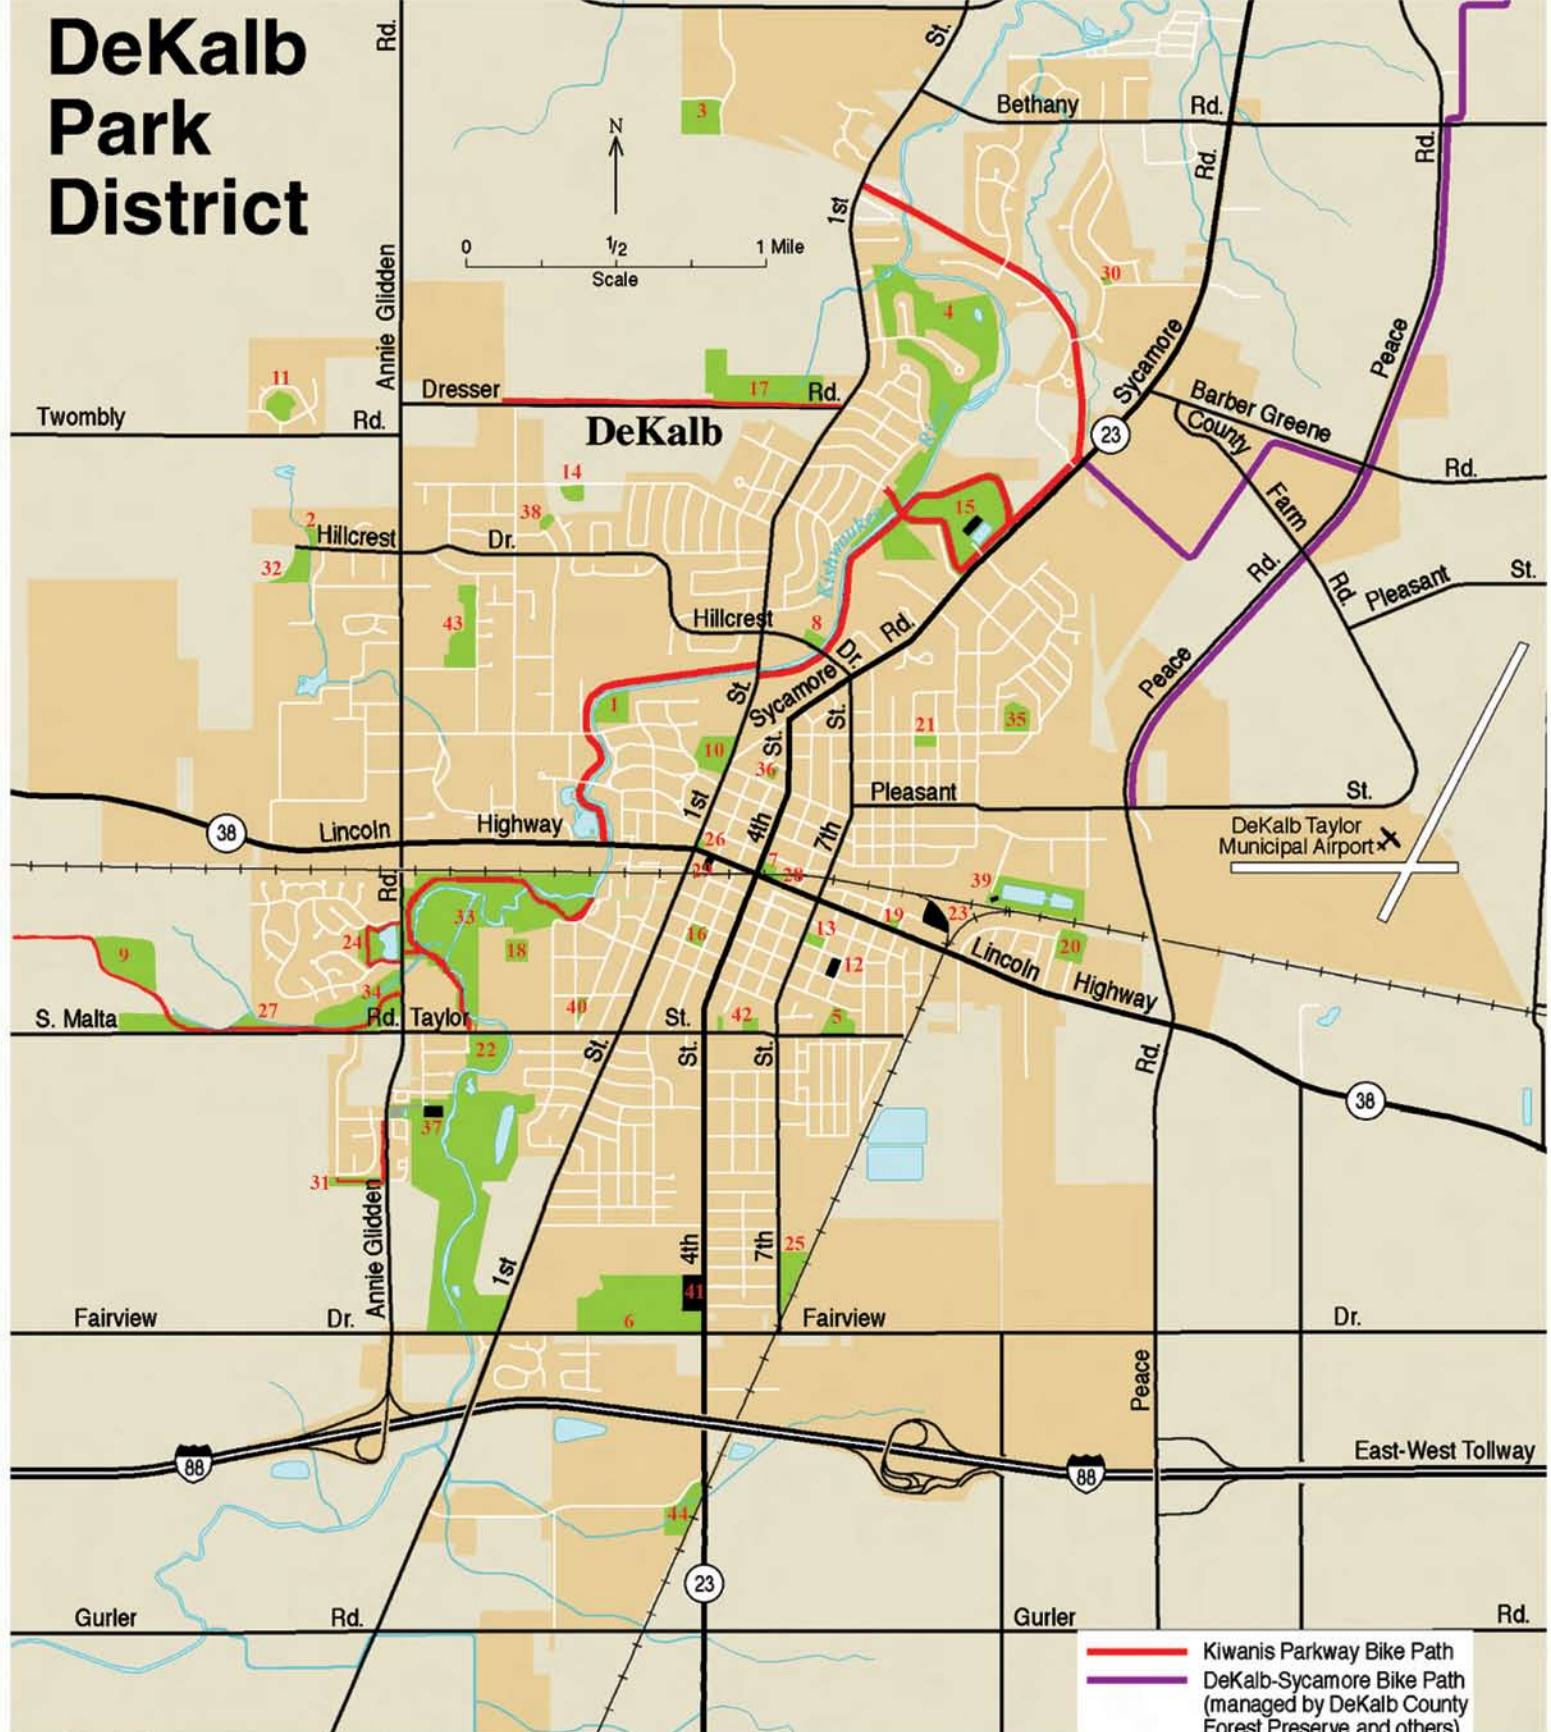

DeKalb Park District

— Kiwanis Parkway Bike Path
— DeKalb-Sycamore Bike Path (managed by DeKalb County Forest Preserve and others)

- | | | | |
|-------------------------------------|-----------------------------------|--|-------------------------------|
| 1. Annies Woods | 13. Hallgren Park | 25. McComick Park | 37. River Heights Golf Course |
| 2. Boardman Park | 14. Hanna Park | 26. Memorial Park | 38. Roberts Playground |
| 3. Brooks Park | 15. Hopkins Park – Pool/Com. Ctr. | 27. Moluf Park | 39. Rotary Park |
| 4. Buena Vista Golf Course | 16. Huntley Park | 28. Moudy Park | 40. Shipman Park |
| 5. Cheseboro/Adventures in Barbland | 17. Katz Park | 29. Nehring Center for Culture & Tourism | 41. Sports & Recreation Ctr. |
| 6. DeKalb Kiwanis Park | 18. Kensington Park | 30. Oakland Park | 42. Sweet Park |
| 7. DeKalb Square | 19. Kishwaukee Kiwanis Park | 31. Overlook Park | 43. Welsh Park |
| 8. Deprin Park | 20. League of Women Voters Park | 32. Pappas Park | 44. Veterans Park |
| 9. Devonaire Farms Park | 21. Liberty Park | 33. Prairie Park | |
| 10. Ellwood Park & Museum | 22. Lions Park | 34. Prairie Creek Park | |
| 11. Garden of Eden Park | 23. Maintenance Campus | 35. Prather Park | |
| 12. Haish Gymnasium | 24. Mason Park/Larson Park | 36. Raymond Park | |